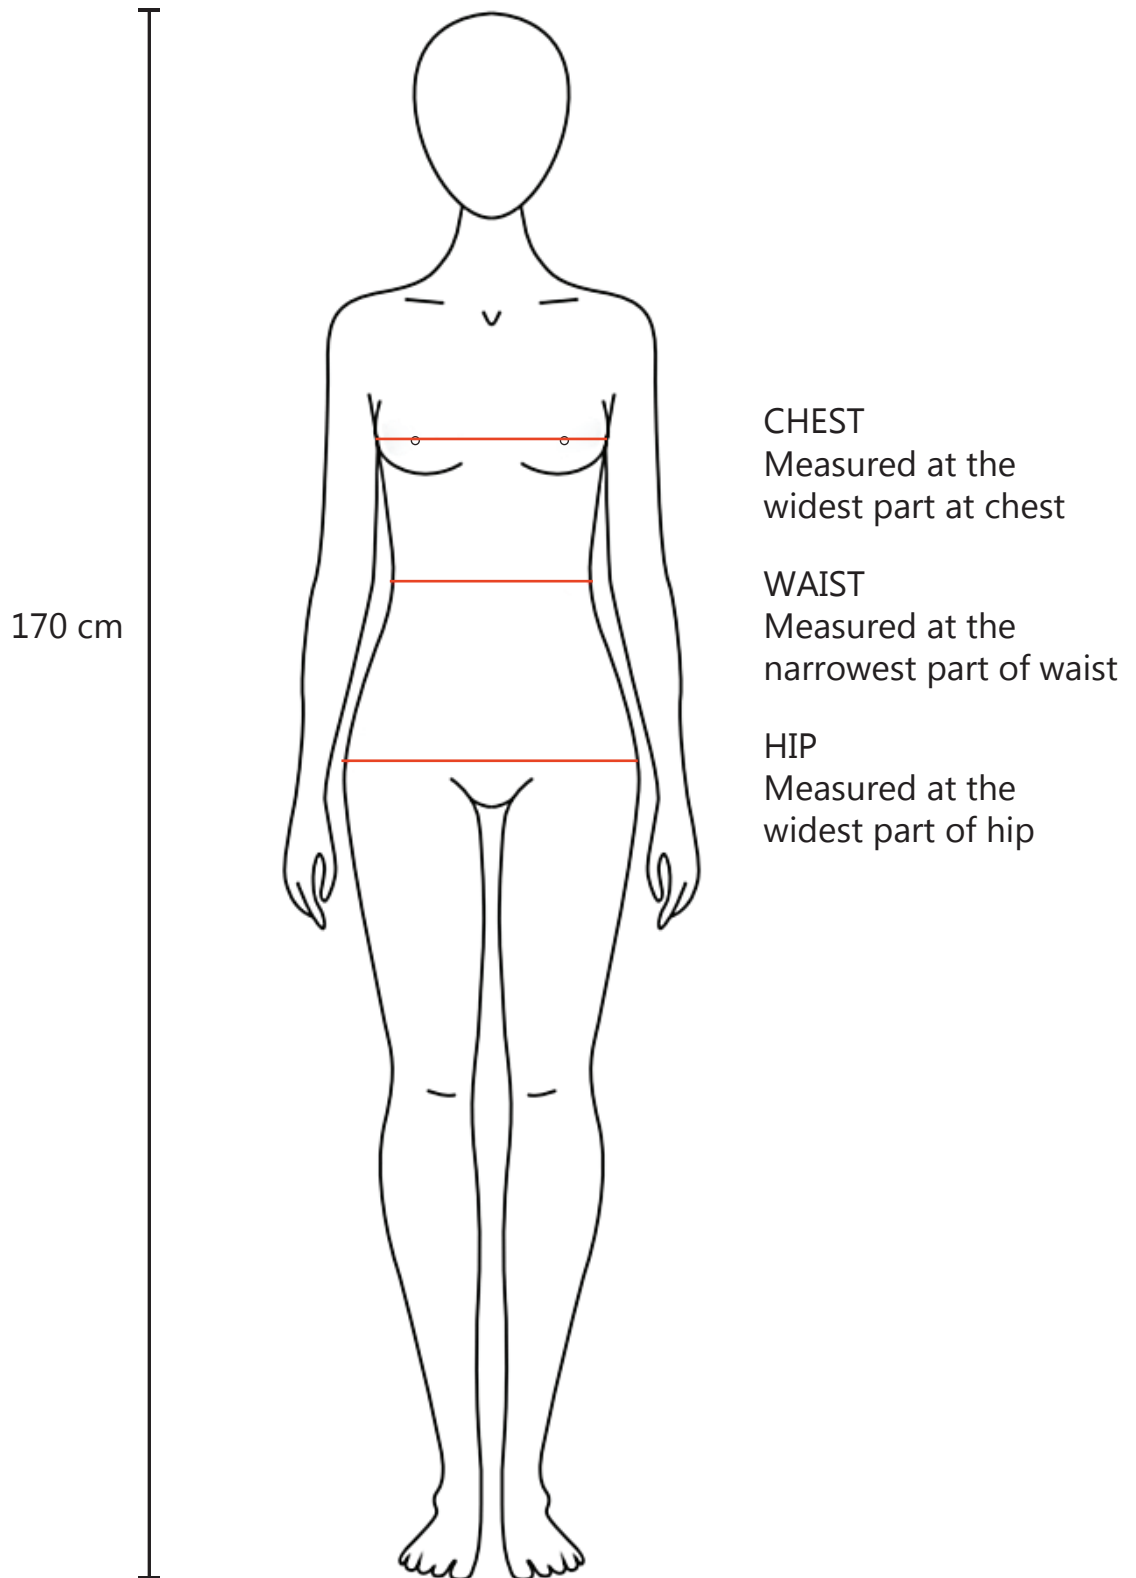

OBJECT SIZE GUIDE

	34	36	38	40	42	44
CHEST	83	87	91	95	99	103
WAIST	64	68	72	76	80	84
HIP	90	94	98	102	106	110

EU Size	34	36	38	40	42	44
XS-XXL Size	XS	S	M	L	XL	
Double Size	XS/S		S/M	M/L		L/XL