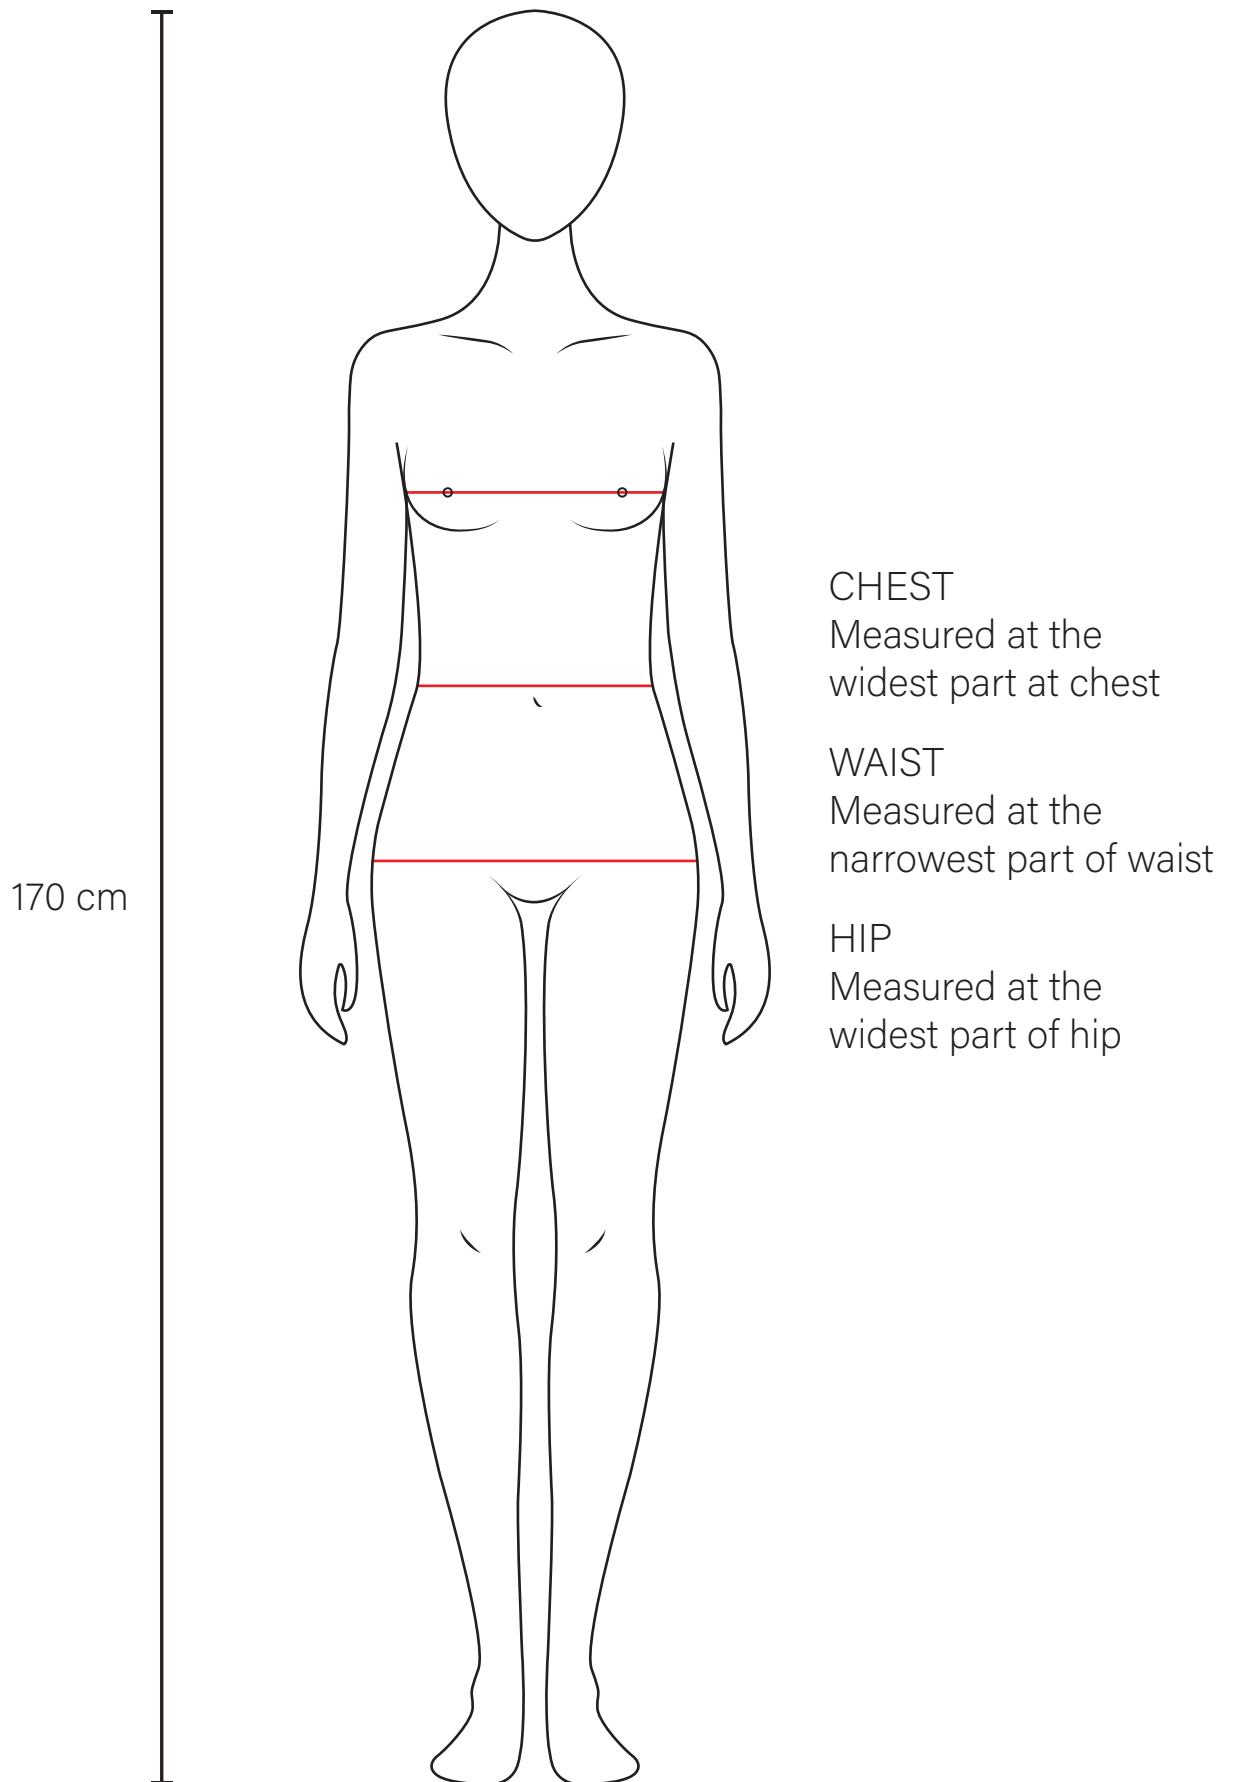

OBJECT SIZE GUIDE

	34	36	38	40	42	44	46
CHEST	83	87	91	95	99	103	107
WAIST	64	68	72	76	80	84	88
HIP	90	94	98	102	106	110	114

EU SIZE	34	36	38	40	42	44	46
XS-XXL SIZE	XS	S	M	L	XL	XXL	
DOUBLE SIZE	XS/S	S/M	M/L	L/XL			